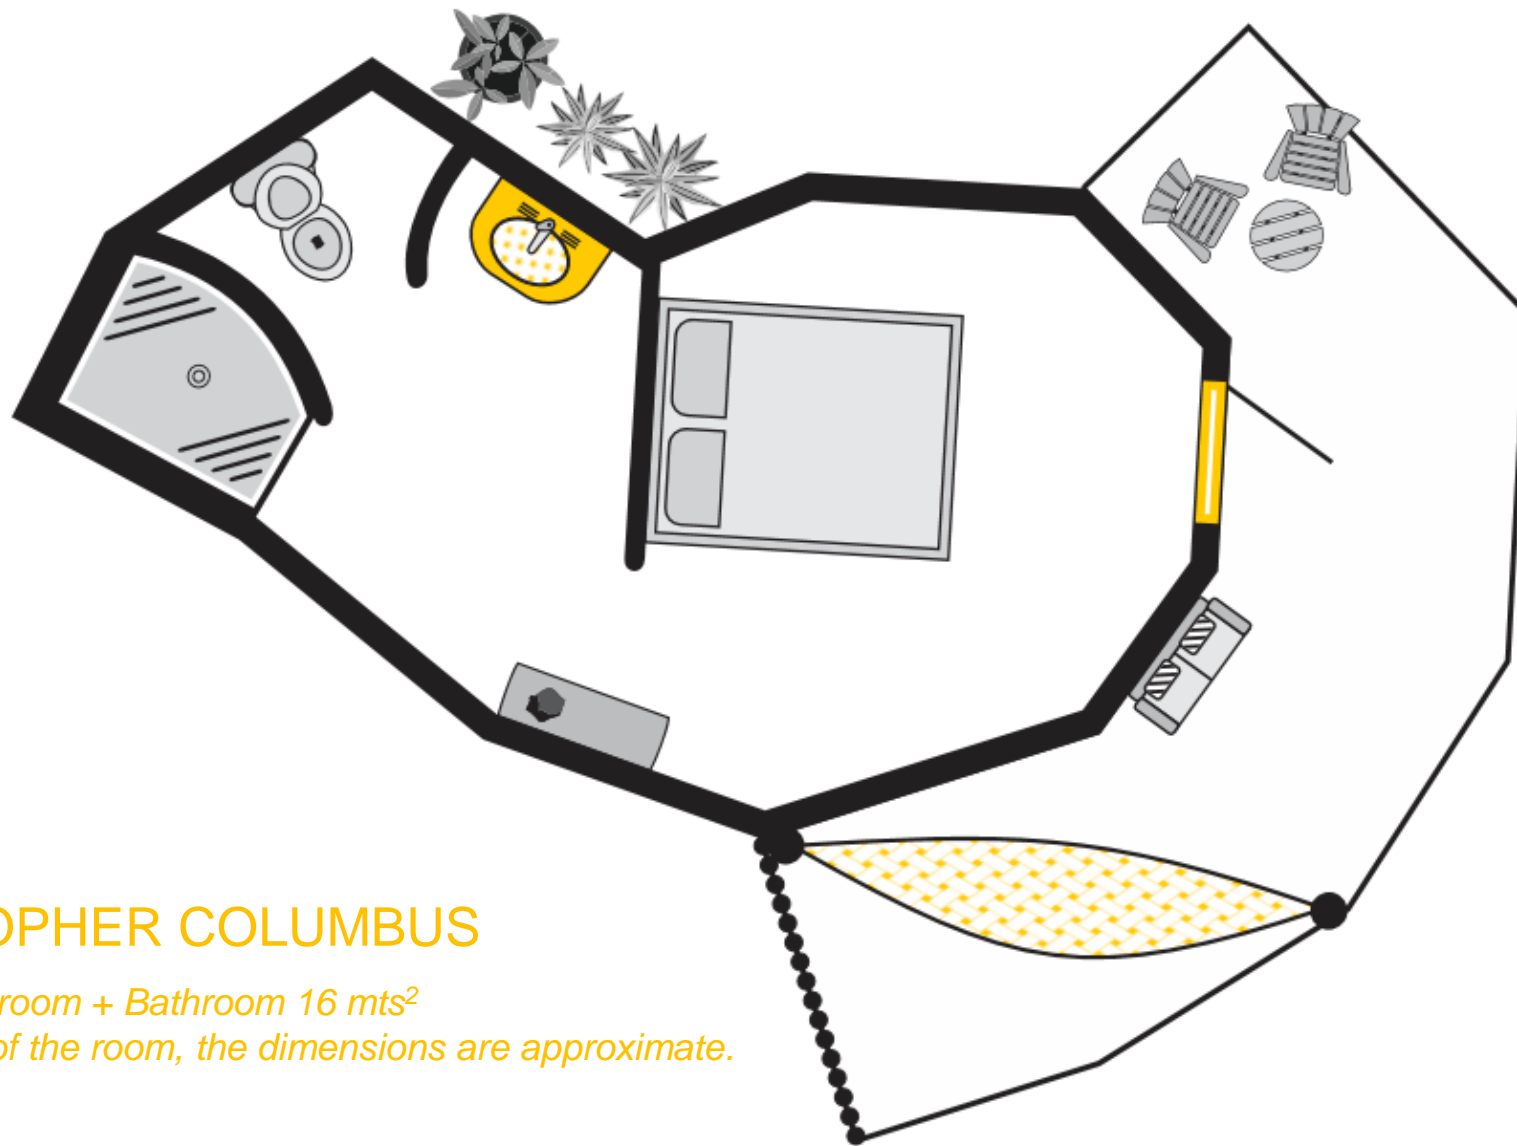

BEACH

CHRISTOPHER COLUMBUS

Size: Bedroom + Bathroom 16 mts²

** Due to the irregular shape of the room, the dimensions are approximate.*